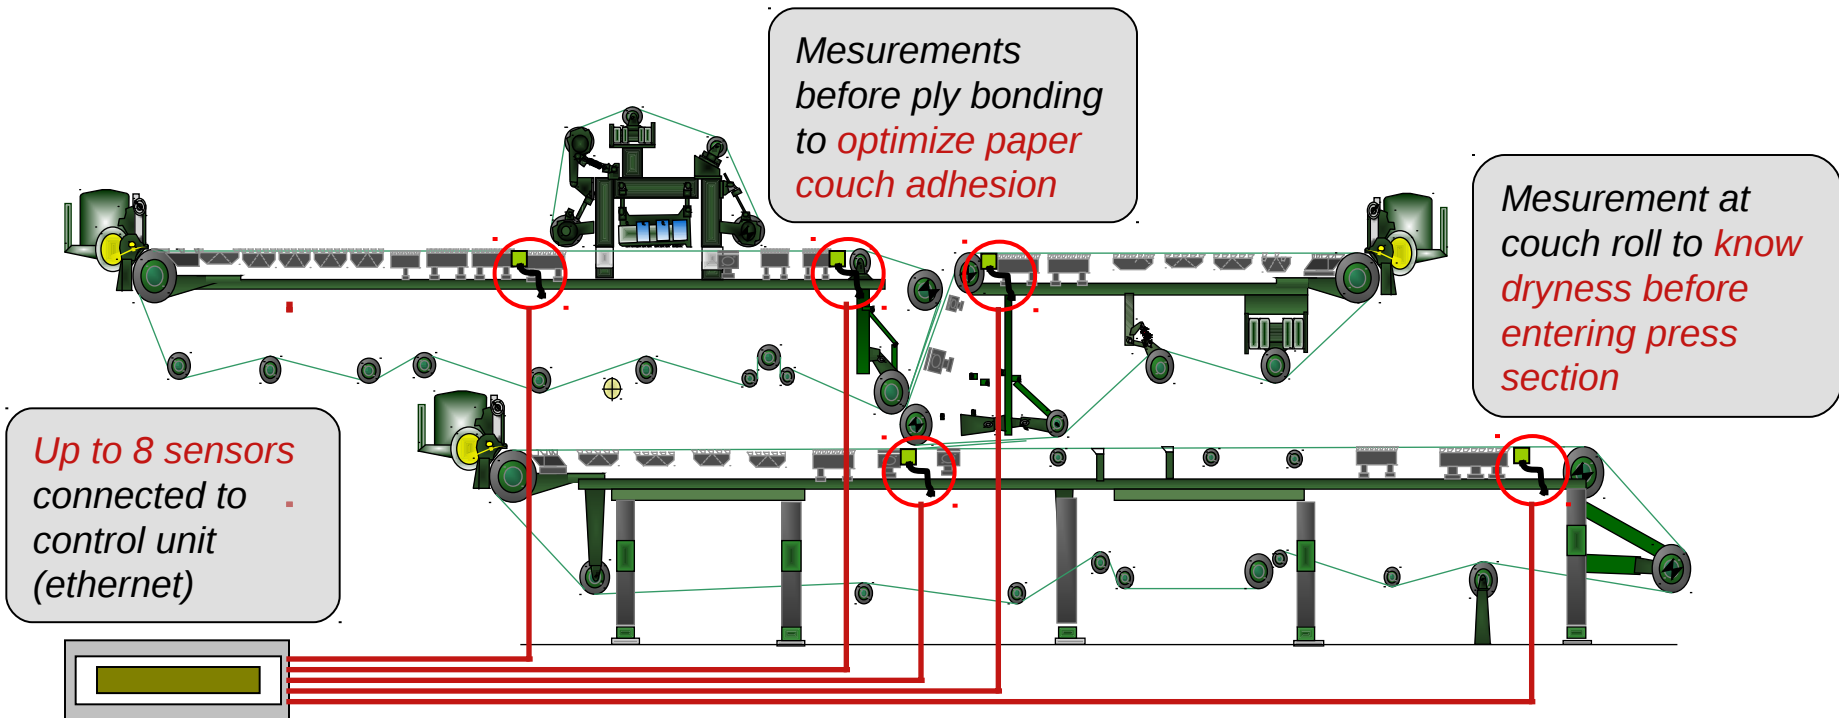

FiberScanFIX™ On-Line Microwave Consistency Meter

Measurements before ply bonding to *optimize paper couch adhesion*

Measurement at couch roll to *know dryness before entering press section*

Up to 8 sensors, connected to control unit (ethernet)

FiberScanFIX™ On-Line Microwave Consistency Meter

PermFlowDUO™ Portable Felt Moisture & Perm Meter

3D Felt permeability & moisture mapping on board

Felt Clogging Analysis

FFT Analysis

PermFlowDUOFIX™ On-Line Felt Moisture & Perm Meter