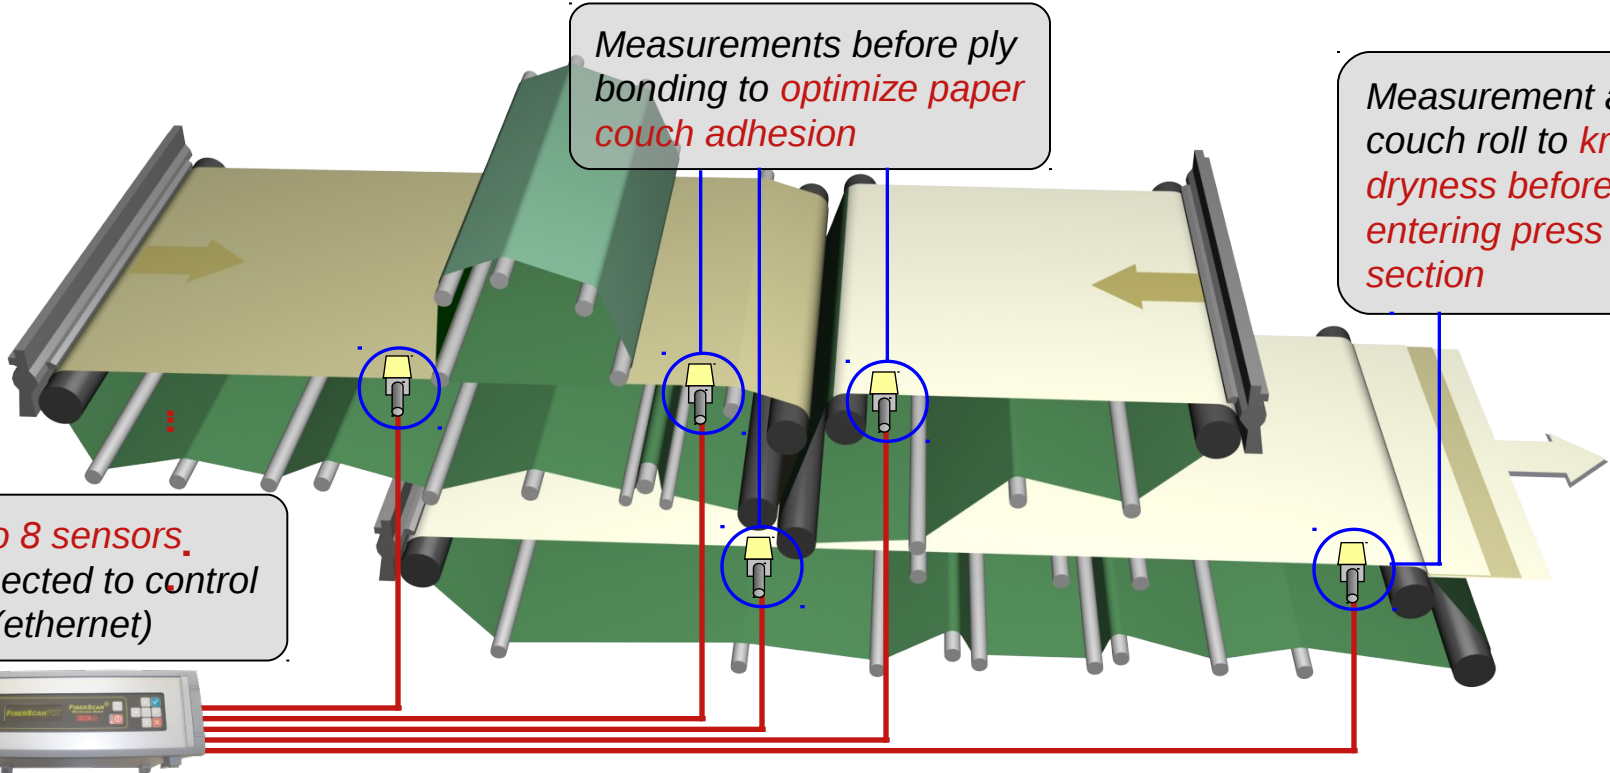

FiberScanFIX™ On-Line Microwave Consistency Meter

Measurements before ply bonding to *optimize paper couch adhesion*

Measurement at couch roll to *know dryness before entering press section*

Up to 8 sensors, connected to control unit (ethernet)

FiberScanFIX™ On-Line Microwave Consistency Meter

PermFlowDUO™ Portable Felt Moisture & Perm Meter

3D Felt permeability & moisture mapping on board

Felt Clogging Analysis

FFT Analysis

PermFlowDUOFIX™ On-Line Felt Moisture & Perm Meter