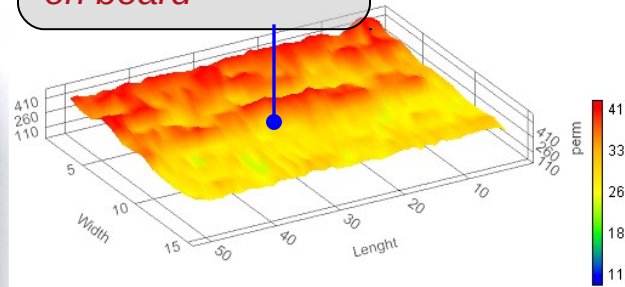

FiberScanFIX™ On-Line Microwave Consistency Meter

Measurements before ply bonding to *optimize paper couch adhesion*

Measurement at couch roll to *know dryness before entering press section*

Up to 8 sensors, connected to control unit (ethernet)

FiberScanFIX™ On-Line Microwave Consistency Meter

PermFlowDUO™ Portable Felt Moisture & Perm Meter

3D Felt permeability & moisture mapping on board

Felt Clogging Analysis

FFT Analysis

PermFlowDUOFIX™ On-Line Felt Moisture & Perm Meter